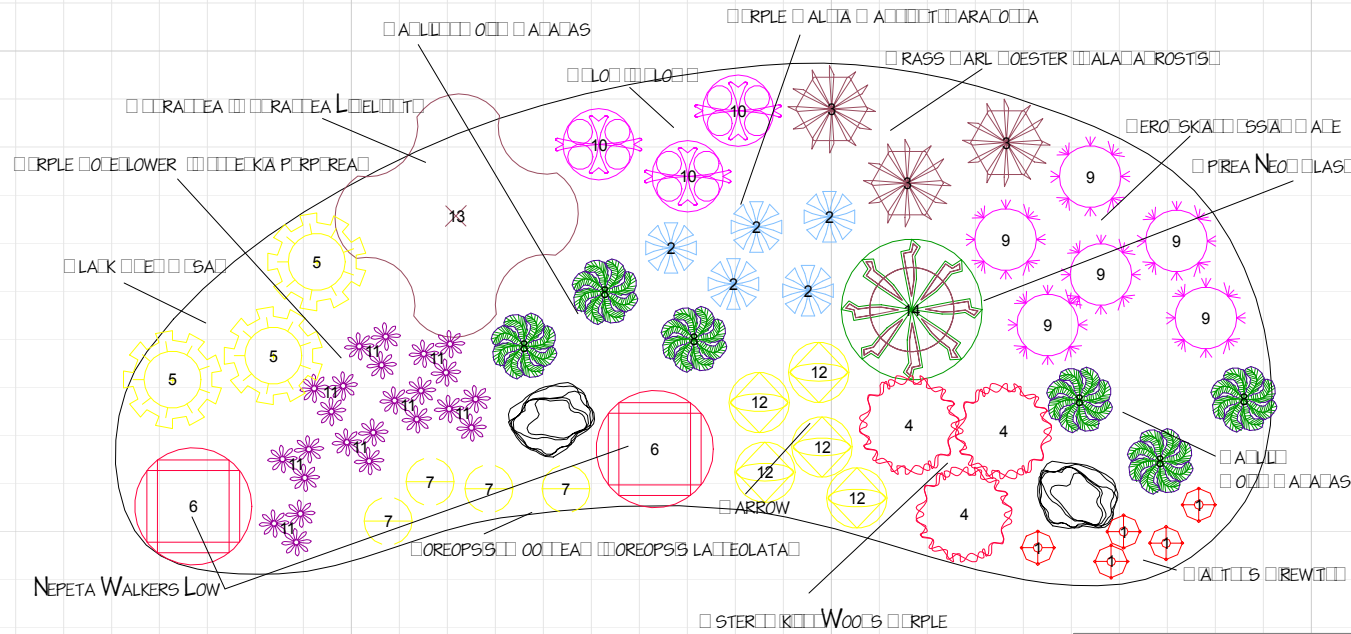

**Kidney Shaped Bed, Full Sun**

### Legend

	Common Name	Botanical Name	Qty
<b>Flower, Perennial</b>			
1	Dianthus Firewitch		5
2	Salvia Caradonna		5
<b>Flower, Grass</b>			
3	Grass Karl Foester	Calamagrostis	3
<b>Flower, Perennial</b>			
4	Aster, Woods Blue		3
5	Black Eyed Susan	Rudbeckia Goldsturm	3
6	Catmint, Catnip	Nepeta, blue	2
7	Coreopsis, Moonbeam	Coreopsis lanceolata	4
8	Daylily, Going Bananas	Hemerocallis	6
9	Perovskia, Russian Sage	Perovskia atriplicifolia	6
10	Phlox tall, Garden	Phlox	3
11	Purple Coneflower	Rudbeckia purpurea	8
12	Yarrow, Moonshine	Achillea	5
<b>Shrub, Deciduous</b>			
13	Hydrangea	Hydrangea Limelight	1
14	Spirea Neon Flash	Spiraea	1

Revision #:	Scale:	Landscape Plan:	Landscape Design by:
Date: 3/5/2013	0' 1" = 4' 0"	Kidney Shaped, Long Blooming	Winter Greenhouse